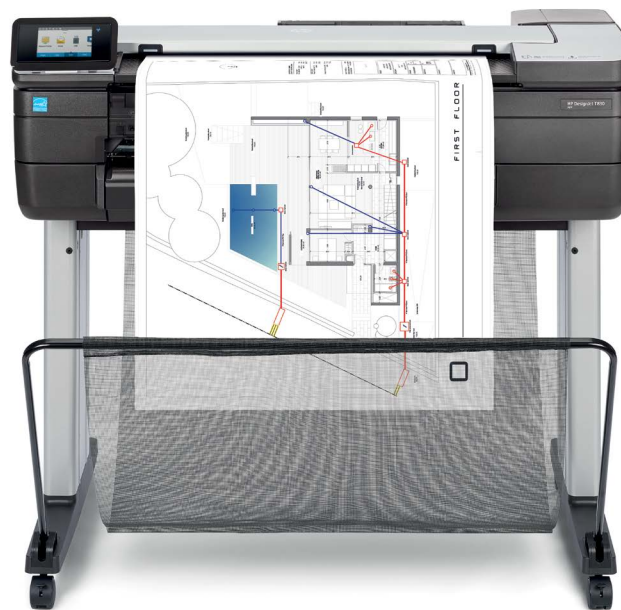

HP DesignJet T830 24-in Multifunction Printer

The smart choice for architecture and construction offices ready to evolve

CONVENIENT—Fast, agile, intuitive print/scan/copy

- Print documents fast—up to 26 seconds for A1/D-size prints¹
- Enjoy easy installation in the office, construction job site with the most compact large-format MFP²
- Easily print project sets and PDF documents with HP Click printing software.
- Anyone can print smoothly from a smartphone or tablet with HP Mobile Printing³

TRUSTED—HP DesignJet quality and reliability

- Get HP DesignJet quality also in small-format sizes—print half-size documents with 50-sheet A4/A3 input tray
- Achieve precise lines up to 0.1% line accuracy⁴, up to 2400 dpi, and high contrast—HP Bright Office Inks
- Smart scanning technology protects originals from damage when scanning and obtains precise colors
- Reinforced design and strong legs for easy transport and use at the job site

COMMUNICATION—Immediately share meeting results

- Use built-in scanner to copy and distribute sketches and hand-annotated drawings to peers/partners right away
- Easily link your computer, smartphone, or tablet to the printer with Wi-Fi Direct
- Share drawings immediately—scan/email from front panel, use HP Smart app⁵ to email contacts, post to cloud
- No learning curve—with the intuitive design of a single touchscreen, you can scan, copy, and share instantly

Dynamic security enabled printer. Cartridges using a non-HP chip might not work and those that work today might not work in the future. More at: hp.com/go/learnaboutesupplies

For more information, please visit www.plot-it.co.uk/p/hp_designjet_multifunction_printer

telephone: 0844 847 9795
website: www.plot-it.co.uk
email: info@plot-it.co.uk

¹ The HP DesignJet T830 24-in Printer prints documents up to 25% faster compared to the HP DesignJet T520 24-inch Printer. Mechanical printing time, printed in Fast mode with Economode on, using HP Bright White Inkjet Paper (bond) and Original HP Bright Office Inks.

² The HP DesignJet T830 24-inch and 36-inch Multifunction Printers are the most compact large-format devices performing print/scan/copy functions based on H x W x L specifications published as of May, 2017.

⁴ +/-0.1% of the specified vector length or +/-0.2 mm (whichever greater) at 23° C (73° F), 50-60% relative humidity, on A1/D HP printing material in Best mode with HP Heavyweight roll feed and Original HP Bright Office Inks.

⁵ The HP Smart app is available for Apple® iPad, iPhone, and iPod Touch running iOS v7.0 or later and for Android™ mobile devices running Android™ v4.4 or later. The HP Smart app is available for free from the Apple® App Store for Apple® mobile devices and from the Google Play Store for Android™ mobile devices.